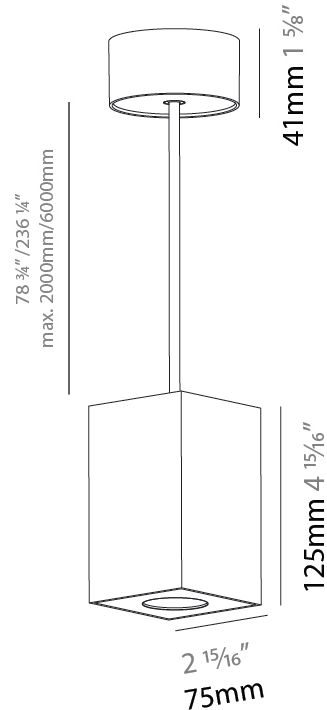

GENERAL

Series: Oiko Pro Round
Brand: Prolicht
Division: Architectural
Mounting Type: Suspension
Mounting Location: Ceiling
Subcategory: Pendant

PHYSICAL

Shape: Square
Length (mm): 75
Length (in): 2 ¹⁵/₁₆
Width (mm): 75
Width (in): 2 ¹⁵/₁₆
Height (mm): 125
Height (in): 4 ¹⁵/₁₆
Light Distribution: Direct
Weight (kg): 0.81

Fixture Finish: SSR / BKV / CWI / CRY / HAB / UFT / ITA / RUA / FTG / MYG / LOD / PUS / FRO / FUP / KIA / POP / BLS / SPG / MEY / GOH / GUM / CHC / COM / ABZ / JAG / OBR / MOS / ROR

Fixture Material: Metal
Cable Details: 2,000mm / 6,000mm Cable - Options : Transparent, Black, White, Red, Orange

ELECTRICAL

Lamp Type: LED (Zhaga Standard)
Input Wattage (W): 13.7
Dimming: Tri-Mode (Non-Dimming and Phase Dimming (120Vac only) and 0-10V Dimming)
Driver Included: No
Driver Location: Remote
Driver Type: Constant Current - Universal
Driver Class: Class 2
Input Voltage (V): 120 - 277
Constant Current (MA): 350

LED

Color Temperature (°K): 2700 / 3000 / 3500 / 4000
Max. Delivered Lumen (lm): 954 / 1028 / 1088 / 1091
Nominal Lumen (lm): 1246 / 1342 / 1396 / 1424
CRI: >90 CRI
Lamp Life (hrs): 50000

OPTICAL

Reflector°: 14
Adjustability: Fixed

RATINGS AND CERTIFICATIONS

Certified By: Certified for North American Standards
IP rating: IP20