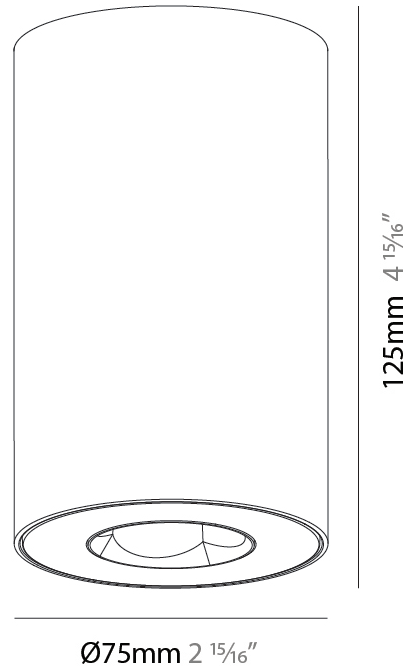

GENERAL

Series: Oiko Pro Round
Brand: Prolicht
Division: Architectural
Mounting Type: Surface
Mounting Location: Ceiling
Subcategory: Downlight

PHYSICAL

Shape: Cylinder
Diameter (mm): 75
Diameter (in): 2 15/16
Height (mm): 125
Height (in): 4 15/16
Light Distribution: Direct
Weight (kg): 0.452
Fixture Finish: SSR / BKV / CWI / CRY / HAB / UFT / ITA / RUA / FTG / MYG / LOD / PUS / FRO / FUP / KIA / POP / BLS / SPG / MEY / GOH / GUM / CHC / COM / ABZ / JAG / OBR / MOS / ROR
Fixture Material: Metal

ELECTRICAL

Lamp Type: LED (Zhaga Standard)
Input Wattage (W): 13
Total Output Wattage (W): 11.8
Dimming: Non-Dimming / Phase Dimming (120vac Only)
Driver Included: Yes
Driver Location: Integrated
Driver Type: Constant Current - Universal
Driver Class: Class 2
Input Voltage (V): 120 - 277
Upon Request: Remote: 0-10Vdc dimming / Phase dimming 120Vac / Non-dimming 120/277Vac (No Cover Plate)

LED

Color Temperature (°K): 2700 / 3000 / 3500 / 4000
Max. Delivered Lumen (lm): 1293 / 1289 / 1350 / 1362
Nominal Lumen (lm): 1473 / 1468 / 1538 / 1552
CRI: >90 CRI
Lamp Life (hrs): 50000

OPTICAL

Reflector°: 50
Adjustability: Fixed

RATINGS AND CERTIFICATIONS

Certified By: Certified for North American Standards
IP rating: IP20